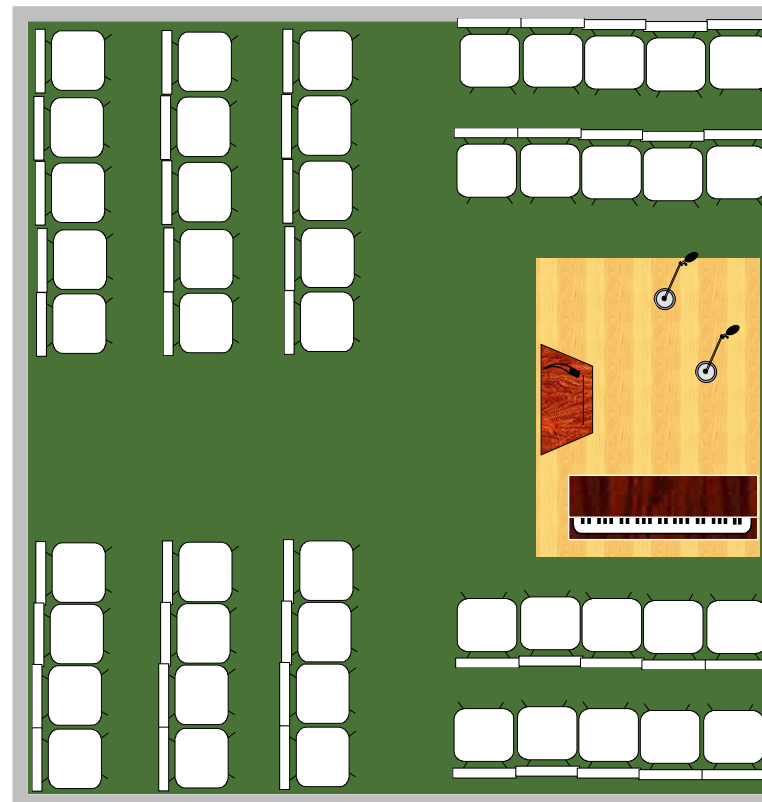

20' x 20' auditorium seating floor plan

50 Seating capacity with 6' x 8' stage shown
67 maximum seating capacity without stage