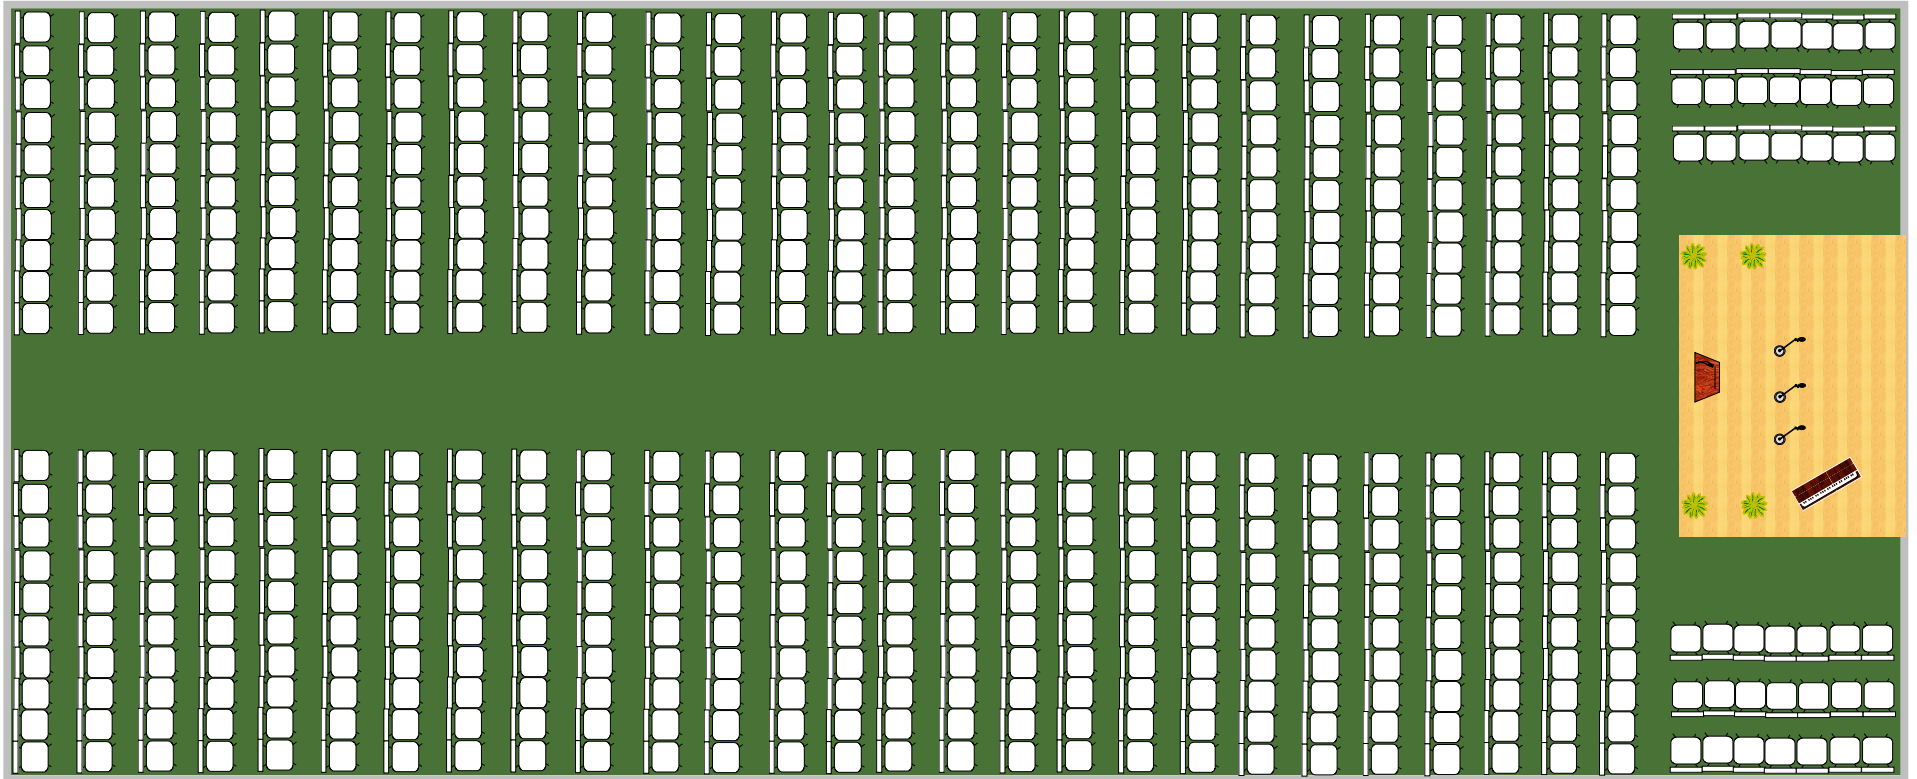

40' x 100' auditorium seating floor plan

582 Seating capacity with 12' x 16' stage shown

667 maximum seating capacity without stage