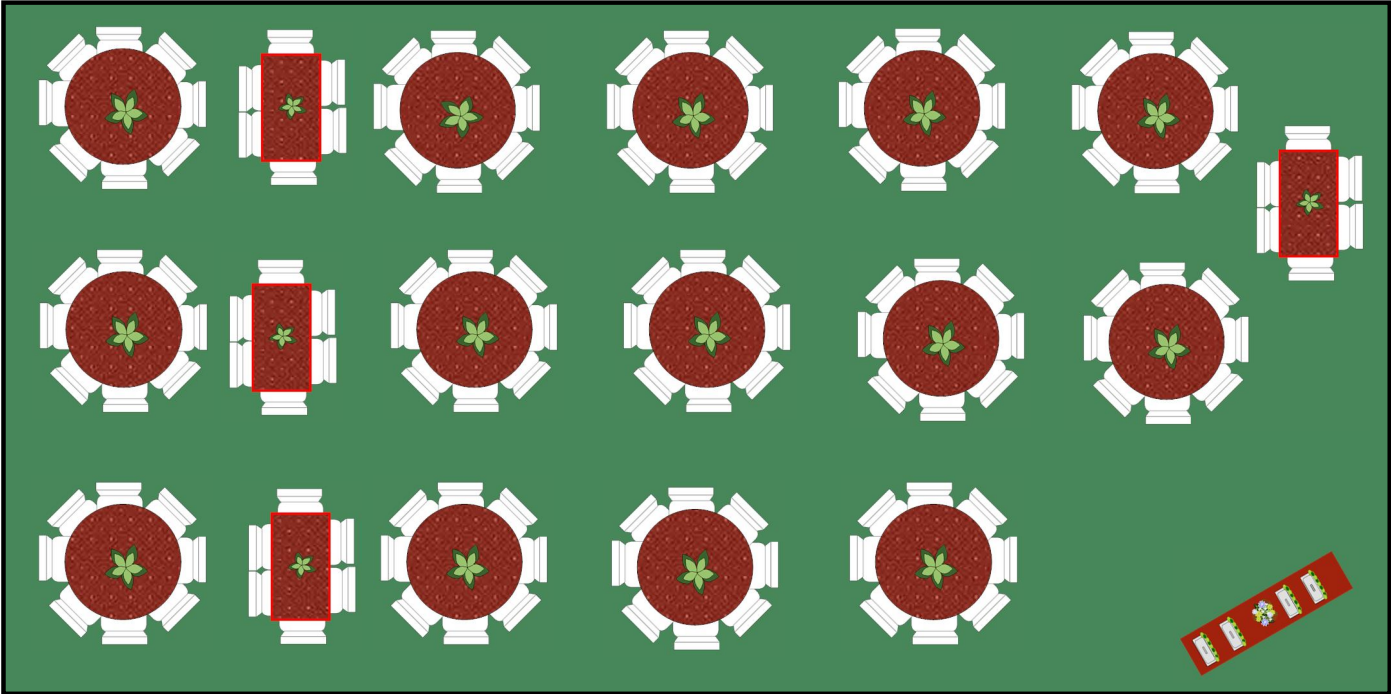

30' x 60' Banquet Seating floor plan

136 Seating capacity with buffet line shown  
150 maximum banquet seating capacity