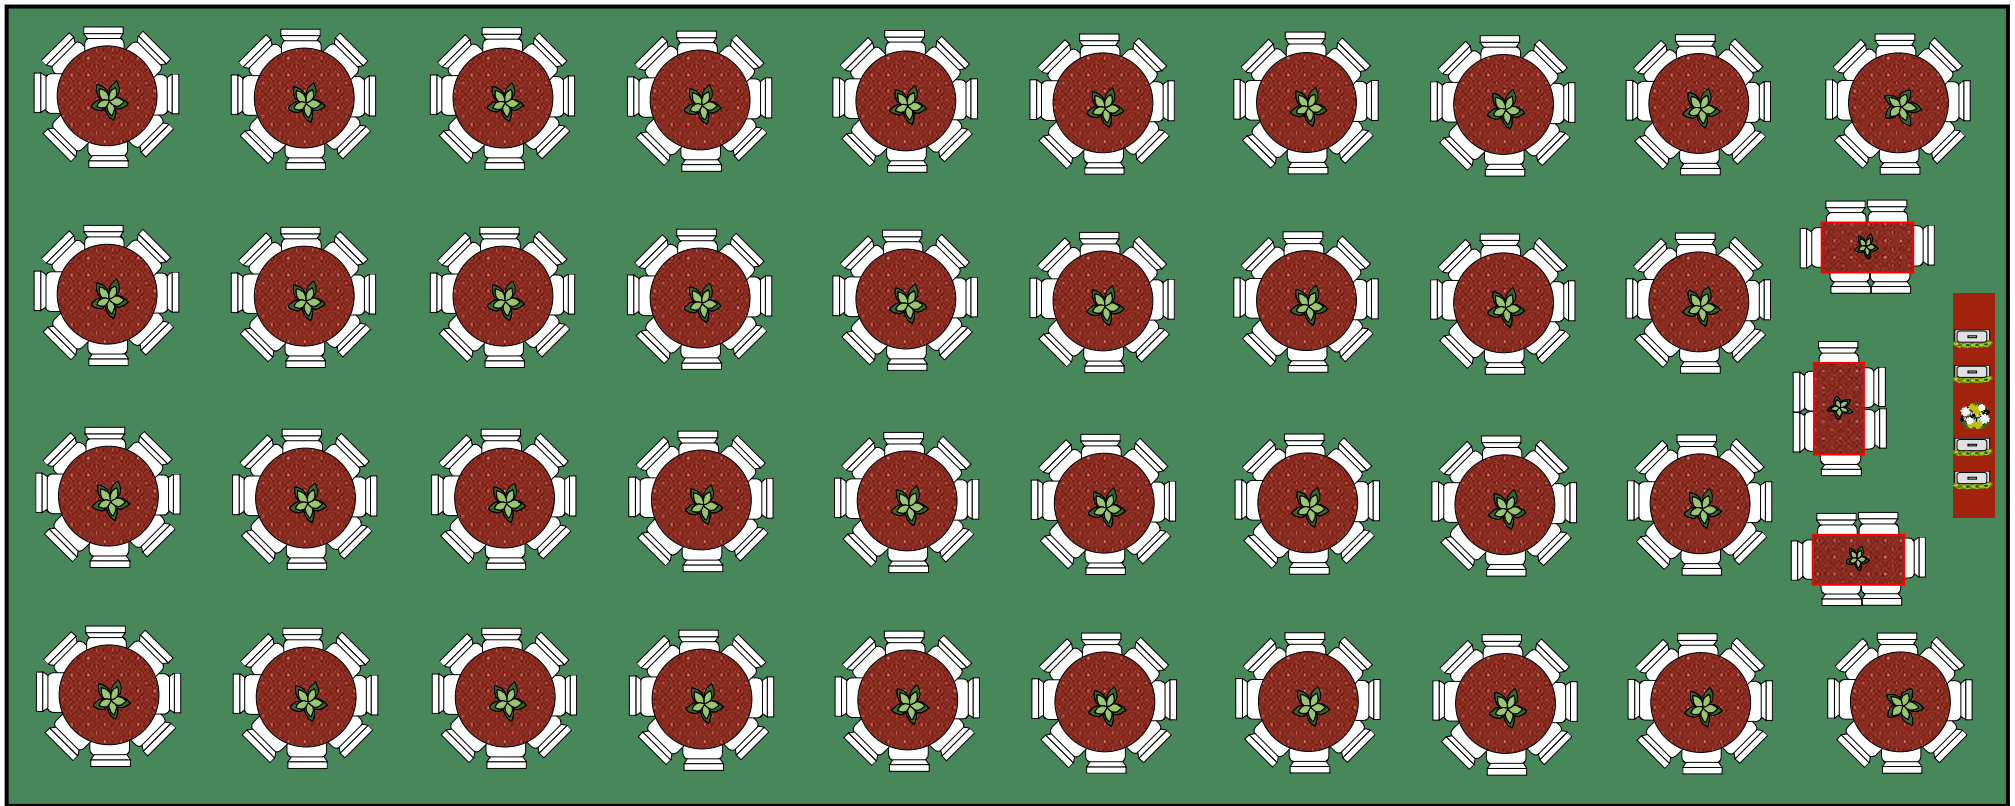

40' x 100' Banquet seating floor plan

322 Seating capacity with buffet line shown
333 maximum banquet seating capacity