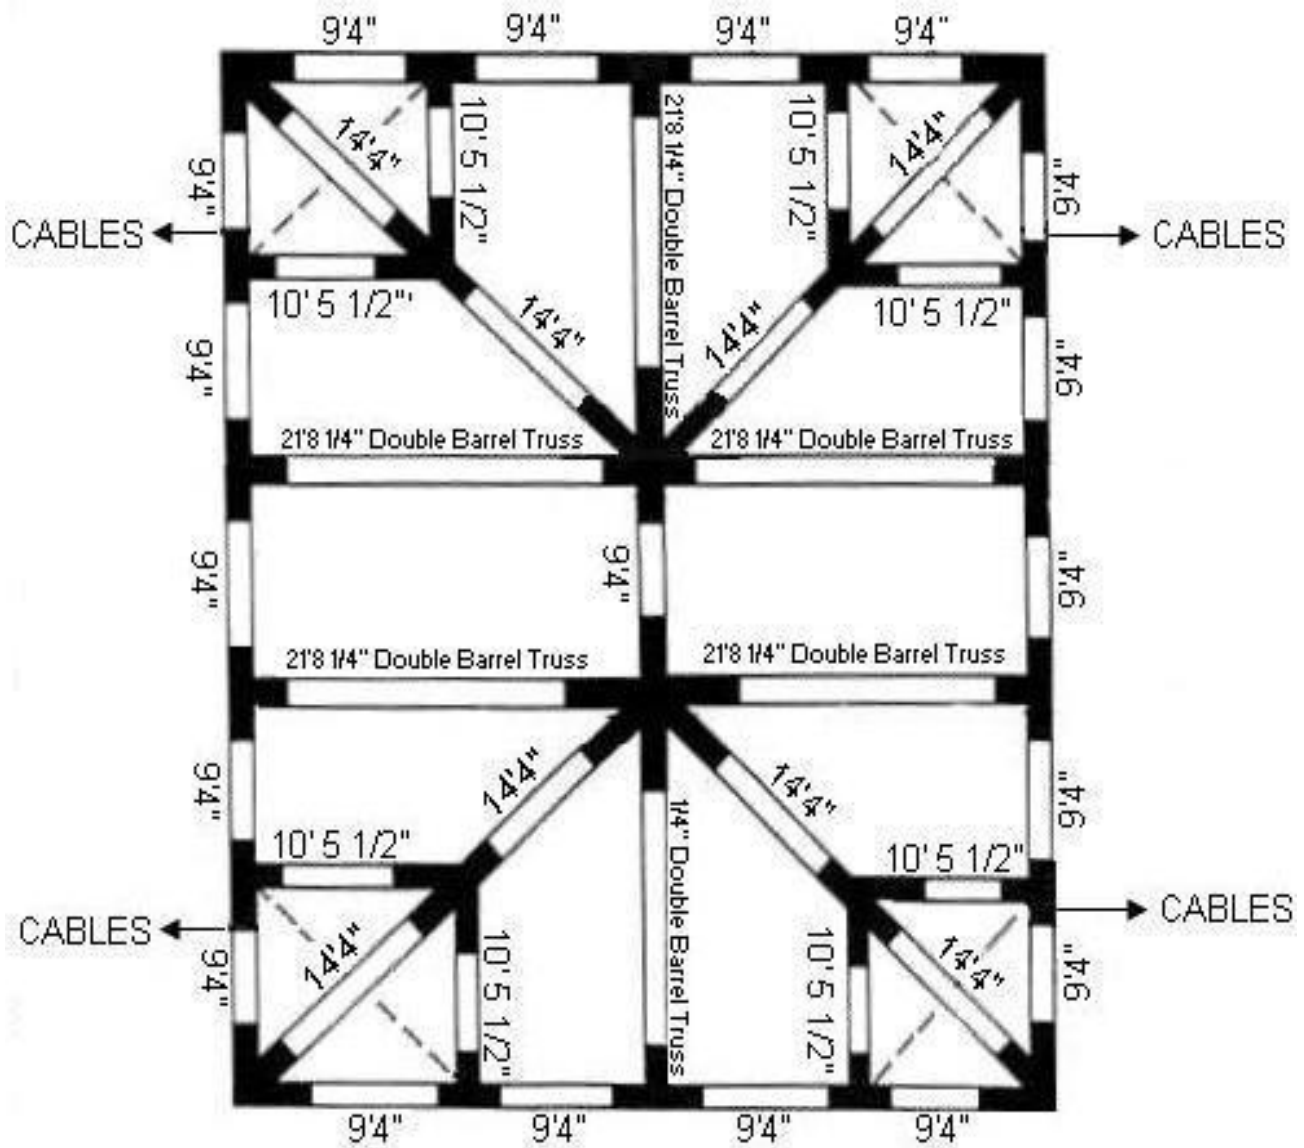

Frame Tent Parts List

Tents by Ohenry Productions last a lifetime!

"CLASSIC" 40'X50' FRAME SKETCH

18	9'4" (112") X 2" SIDE BARS	4	STEEL CORNER FITTINGS
1	9'4" (112") X 2" TOP BARS	14	STEEL MID LEG/RAFTER FITTING
6	21'8 1/4" TRUSS MID RAFTER	0	4-WAY STEEL EXPANSION TOP FITTING
8	14' 4" (171") 2-PIECE CORNER RAFTERS	4	CORNER RAFTER Y FITTING (40' and over)
8	10' 5 1/2" (125 1/2") CORNER RAFTER SUPPORTS	2	6-WAY STEEL TOP FITTING CROWN
18	7' X 2" ADJUSTABLE LEG TOP	0	8-STEEL WAY TOP FITTING CROWN
18	5' X 1.75" LEG BASE	18	14' x 1/2" ROPES
4	13'8" CORNER CABLES	18	40" STEEL STAKES
0	CROSS CABLES FOR 40 WIDE 39'5"		