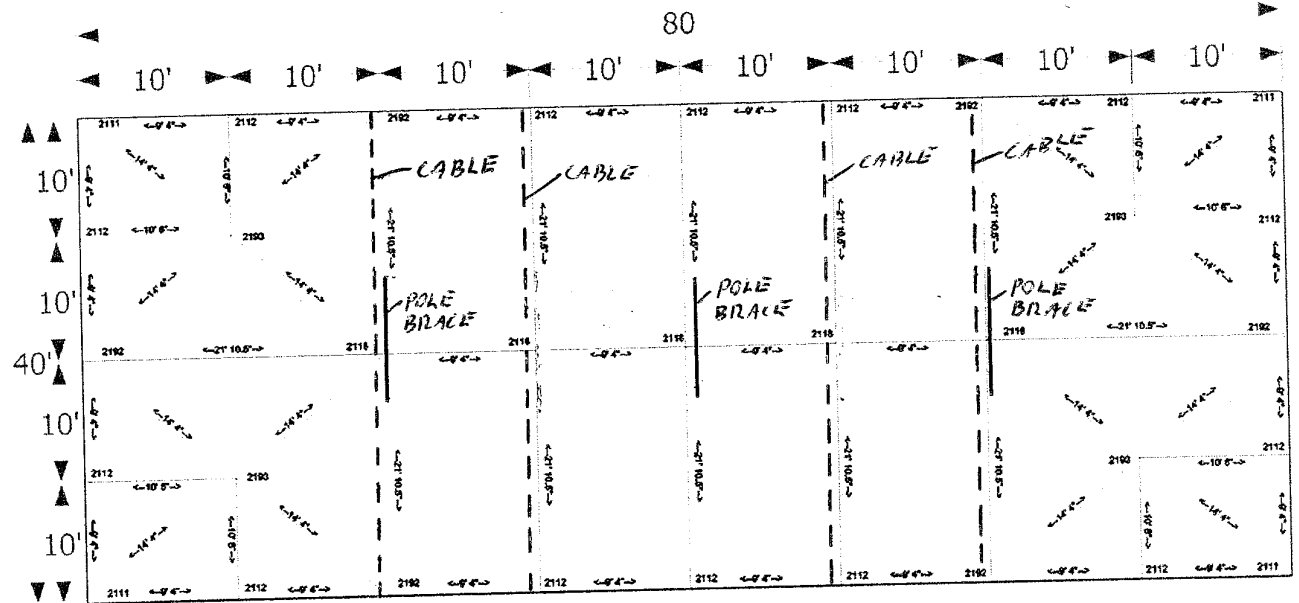

40x80 West Coast Frame Tent

Standard Pitch

Fittings		
4	Corner Fitting	2111
2	6 Way Crown	2116
14	Side T Joint	2112
6	6 Way Side T	2192
4	6 Way Hip Fitting	2193
3	Ridge Top T	2118
24	Base Plates	2114
4	Cable 40ft	2196
6	Rafter Crossbar	2194
182	Canopy Pins	2115

Poles		
12	21'10.5"	Hip Rafter
16	14' 4"	Spreader
8	10' 6"	Rafter
28	9' 4"	Spreader
24	6' 8"	Leg
3	14' 4"	Rafter Pole Brace

Ohenry Productions Inc. 3859 Chappel Hill Rd. Waco, TX. 76705
 (254)714-1103 Office (254)714-1117 Fax