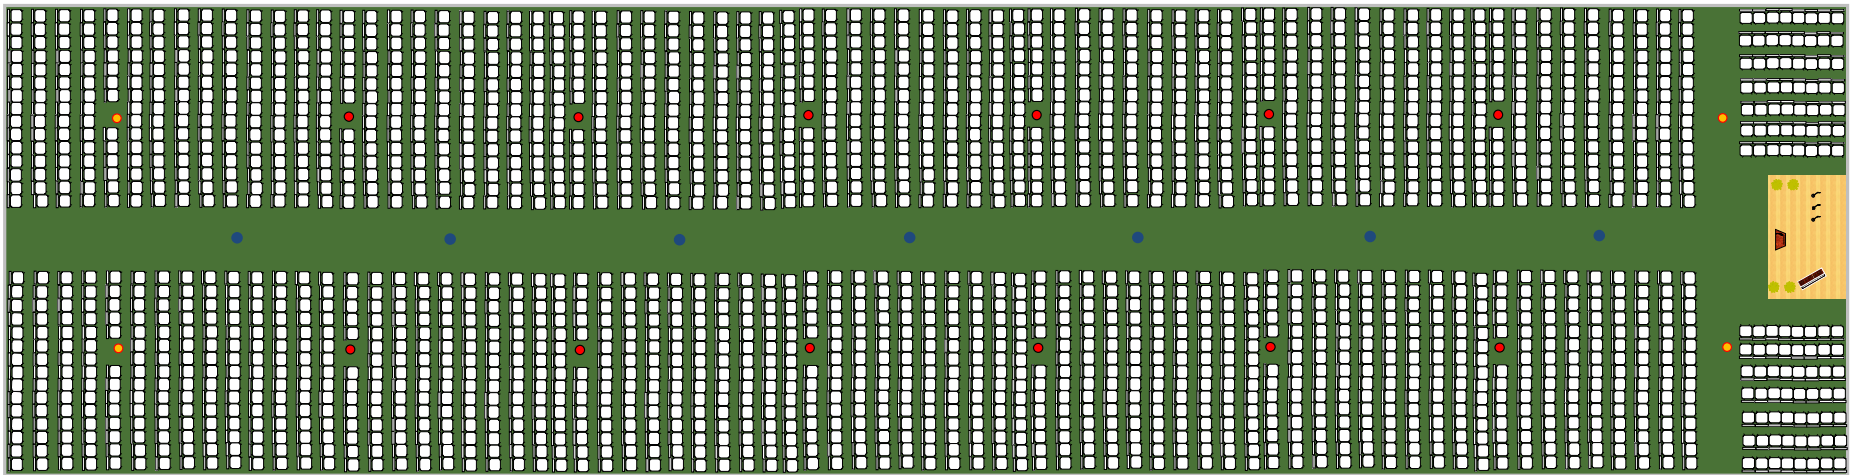

60' x 240' auditorium seating floor plan